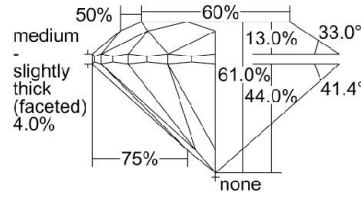

GIA®

FACSIMILE

GIA REPORT 7303320405

Verify this report at GIA.edu

GIA NATURAL DIAMOND DOSSIER®

August 28, 2018
GIA Report Number 7303320405
Shape and Cutting Style ..... Round Brilliant
Measurements ..... 5.71 - 5.74 x 3.49 mm

GRADING RESULTS

Carat Weight ..... 0.70 carat
Color Grade ..... F
Clarity Grade S11
Cut Grade ..... Excellent

ADDITIONAL GRADING INFORMATION

Polish ..... Excellent
Symmetry ..... Excellent
Fluorescence ..... None
Clarity Characteristics..... Cloud
Inscription(s): GIA 7303320405

PROPORTIONS

Profile to actual proportions

GRADING SCALES

GIA COLOR SCALE	GIA CLARITY SCALE	GIA CUT SCALE
D	FLAWLESS	EXCELLENT
E	INTERNALLY FLAWLESS	
F	VVS₁	VERY GOOD
G		
H	VVS₂	GOOD
I	VS₁	
J	VS₂	
K	SI₁	FAIR
L		
M	I₁	POOR
N		
O	I₂	
P	I₃	
Q		
R		
S		
T		
U		
V		
W		
X		
Y		
Z