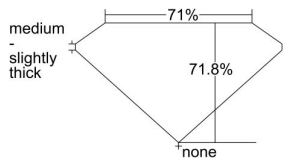

GIA®

FACSIMILE

GIA REPORT 2175374178

Verify this report at gia.edu

GIA DIAMOND DOSSIER®

February 09, 2016
GIA Report Number 2175374178
Shape and Cutting Style ..... Square Modified Brilliant
Measurements ..... 4.14 x 4.13 x 2.96 mm

GRADING RESULTS

Carat Weight ..... 0.42 carat
Color Grade I
Clarity Grade VVS1

ADDITIONAL GRADING INFORMATION

Polish ..... Excellent
Symmetry ..... Very Good
Fluorescence ..... None
Clarity Characteristics..... Pinpoint, Feather, Surface Graining
Inscription(s): GIA 2175374178

PROPORTIONS

Profile not to actual proportions

GRADING SCALES

GIA COLOR SCALE		GIA CLARITY SCALE		
COLORLESS	D	VERY VERY SLIGHTLY INCLUDED	FLAWLESS	
	E		INTERNALLY FLAWLESS	
	F		VVS₁	
	G		VVS₂	
	NEAR COLORLESS	H	VERY SLIGHTLY INCLUDED	VS₁
		I		VS₂
		J		SI₁
		K		SI₂
	FAINT	L	SLIGHTLY INCLUDED	I₁
		M		I₂
N		I₃		
O				
VERT LIGHT	P	INCLUDED		
	Q			
	R			
	S			
	T			
	U			
	V			
	W			
LIGHT	X			
	Y			
	Z