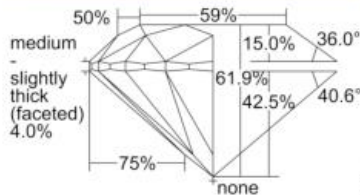

GIA®

FACSIMILE

GIA REPORT 6295905697

Verify this report at GIA.edu

GIA NATURAL DIAMOND DOSSIER®

July 20, 2018
GIA Report Number 6295905697
Shape and Cutting Style ..... Round Brilliant
Measurements ..... 5.89 - 5.93 x 3.66 mm

GRADING RESULTS

Carat Weight ..... 0.80 carat
Color Grade ..... G
Clarity Grade VS1
Cut Grade ..... Excellent

ADDITIONAL GRADING INFORMATION

Polish ..... Excellent
Symmetry ..... Excellent
Fluorescence ..... Faint
Clarity Characteristics ..... Crystal, Cloud, Needle, Pinpoint
Inscription(s): GIA 6295905697

PROPORTIONS

GRADING SCALES

GIA COLOR SCALE	GIA CLARITY SCALE	GIA CUT SCALE
D	FLAWLESS	EXCELLENT
E	INTERNALLY FLAWLESS	
F		
G	VVS₁	
H	VVS₂	VERY GOOD
I	VS₁	GOOD
J		
K	VS₂	
L	SI₁	FAIR
M		
N	SI₂	
O	I₁	POOR
P		
Q		
R	I₂	
S		
T	I₃	
U		
V		
W		
X		
Y		
Z