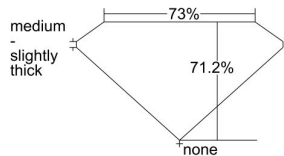

GIA®

FACSIMILE

GIA REPORT 1182916393

Verify this report at gia.edu

GIA DIAMOND DOSSIER®

December 06, 2017
GIA Report Number 1182916393
Shape and Cutting Style ..... Square Modified Brilliant
Measurements ..... 4.76 x 4.53 x 3.22 mm

GRADING RESULTS

Carat Weight ..... 0.54 carat
Color Grade ..... E
Clarity Grade VS1

ADDITIONAL GRADING INFORMATION

Polish ..... Excellent
Symmetry ..... Very Good
Fluorescence ..... None
Clarity Characteristics ..... Feather, Chip
Inscription(s): GIA 1182916393

PROPORTIONS

Profile not to actual proportions

GRADING SCALES

GIA COLOR SCALE		GIA CLARITY SCALE			
COLORLESS	D	VERY VERY SLIGHTLY INCLUDED	FLAWLESS		
	E		INTERNALLY FLAWLESS		
	F	VERY SLIGHTLY INCLUDED	VVS₁		
	G		VVS₂		
	H		VS₁		
	NEAR COLORLESS	I	SLIGHTLY INCLUDED	VS₂	
		J		SI₁	
		FAINT	K	INCLUDED	SI₂
			L		I₁
			M		I₂
VERT LIGHT	N	LIGHT	I₃		
	O				
	P				
	Q				
LIGHT	R				
	S				
	T				
	U				
	V				
	Z