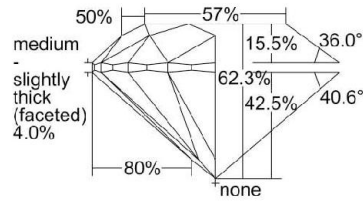

GIA®

FACSIMILE

GIA REPORT 2357221084

Verify this report at GIA.edu

GIA NATURAL DIAMOND DOSSIER®

March 16, 2020
GIA Report Number 2357221084
Shape and Cutting Style ..... Round Brilliant
Measurements ..... 5.23 - 5.26 x 3.27 mm

GRADING RESULTS

Carat Weight ..... 0.56 carat
Color Grade ..... J
Clarity Grade VS2
Cut Grade ..... Excellent

ADDITIONAL GRADING INFORMATION

Polish ..... Excellent
Symmetry ..... Excellent
Fluorescence ..... None
Clarity Characteristics..... Crystal, Cloud
Inscription(s): GIA 2357221084

PROPORTIONS

GRADING SCALES

GIA COLOR SCALE	GIA CLARITY SCALE	GIA CUT SCALE
D	FLAWLESS	EXCELLENT
E	INTERNALLY FLAWLESS	
F	VVS₁	VERY GOOD
G		
H	VVS₂	GOOD
I	VS₁	
J	VS₂	
K	SI₁	FAIR
L		
M	I₁	POOR
N		
O		
P	I₂	
Q		
R	I₃	
S		
T		
U		
V		
W		
X		
Y		
Z