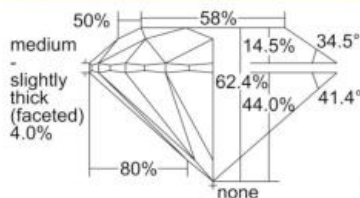

GIA®

FACSIMILE

GIA REPORT 6213307538

Verify this report at GIA.edu

GIA NATURAL DIAMOND DOSSIER®

November 25, 2020
GIA Report Number 6213307538
Shape and Cutting Style ..... Round Brilliant
Measurements ..... 5.61 - 5.65 x 3.52 mm

GRADING RESULTS

Carat Weight ..... 0.68 carat
Color Grade ..... D
Clarity Grade SI2
Cut Grade ..... Excellent

ADDITIONAL GRADING INFORMATION

Polish ..... Excellent
Symmetry ..... Excellent
Fluorescence ..... None
Clarity Characteristics ..... Crystal
Inscription(s): GIA 6213307538

PROPORTIONS

GRADING SCALES

GIA
COLOR
SCALE

Colorless	D
	E
	F
	G
	H
	I
	J
	K
Faint	L
	M
	N
Very Light	O
	P
	q
	R
	S
	T
Light	U
	V
	W
	X
	Y
	Z

GIA
CLARITY
SCALE

Internally Flawless	FLAWLESS
	INTERNALLY FLAWLESS
Very Slightly Included	VVS₁
	VVS₂
Slightly Included	VS₁
	VS₂
Substantially Included	SI₁
	SI₂
Included	I₁
	I₂
	I₃

GIA
CUT
SCALE

Excellent
Very Good
Good
Fair
Poor