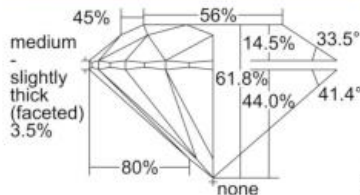

GIA®

FACSIMILE

GIA REPORT 2377554059

Verify this report at GIA.edu

GIA NATURAL DIAMOND DOSSIER®

February 08, 2021
GIA Report Number 2377554059
Shape and Cutting Style ..... Round Brilliant
Measurements ..... 4.83 - 4.86 x 2.99 mm

GRADING RESULTS

Carat Weight ..... 0.42 carat
Color Grade ..... E
Clarity Grade VS1
Cut Grade ..... Excellent

ADDITIONAL GRADING INFORMATION

Polish ..... Excellent
Symmetry ..... Excellent
Fluorescence ..... None
Clarity Characteristics ..... Cloud
Inscription(s): GIA 2377554059

PROPORTIONS

GRADING SCALES

GIA COLOR SCALE	GIA CLARITY SCALE	GIA CUT SCALE
D	FLAWLESS	EXCELLENT
E	INTERNALLY FLAWLESS	
F	VVS₁	
G	VVS₂	
H	VS₁	VERY GOOD
I	VS₂	GOOD
J	SI₁	
K	SI₂	FAIR
L	I₁	POOR
M	I₂	
N	I₃