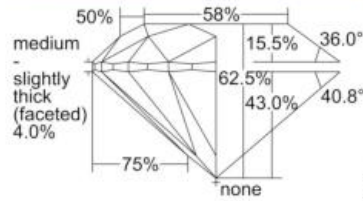

GIA®

FACSIMILE

GIA REPORT 6362898856

Verify this report at GIA.edu

GIA NATURAL DIAMOND DOSSIER®

December 08, 2020
GIA Report Number 6362898856
Shape and Cutting Style ..... Round Brilliant
Measurements ..... 5.79 - 5.83 x 3.63 mm

GRADING RESULTS

Carat Weight ..... 0.77 carat
Color Grade ..... F
Clarity Grade VS1
Cut Grade ..... Excellent

ADDITIONAL GRADING INFORMATION

Polish ..... Excellent
Symmetry ..... Excellent
Fluorescence ..... None
Clarity Characteristics ..... Cloud, Feather, Pinpoint
Inscription(s): GIA 6362898856

PROPORTIONS

GRADING SCALES

GIA COLOR SCALE	GIA CLARITY SCALE	GIA CUT SCALE
D	FLAWLESS	EXCELLENT
E	INTERNALLY FLAWLESS	
F	VVS₁	VERY GOOD
G	VVS₂	
H	VS₁	GOOD
I	VS₂	
J	SI₁	FAIR
K	SI₂	
L	I₁	POOR
M	I₂	
N	I₃