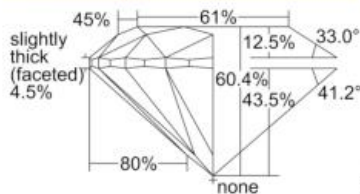

GIA®

FACSIMILE

GIA REPORT 6382566904

Verify this report at GIA.edu

GIA NATURAL DIAMOND DOSSIER®

May 06, 2021
GIA Report Number 6382566904
Shape and Cutting Style ..... Round Brilliant
Measurements ..... 3.94 - 3.96 x 2.39 mm

GRADING RESULTS

Carat Weight ..... 0.23 carat
Color Grade ..... E
Clarity Grade VS1
Cut Grade ..... Excellent

ADDITIONAL GRADING INFORMATION

Polish ..... Excellent
Symmetry ..... Excellent
Fluorescence ..... Faint
Clarity Characteristics ..... Feather, Needle, Cloud, Pinpoint
Inscription(s): GIA 6382566904

PROPORTIONS

Profile to actual proportions

GRADING SCALES

GIA COLOR SCALE	GIA CLARITY SCALE	GIA CUT SCALE
D	FLAWLESS	EXCELLENT
E	INTERNALLY FLAWLESS	
F		
G	VVS₁	
H	VVS₂	VERY GOOD
I	VS₁	
J	VS₂	GOOD
K	SI₁	
L	SI₂	FAIR
M	I₁	
N	I₂	POOR
P	I₃	
Q		
R		
S		
T		
U		
V		
W		
X		
Y		
Z