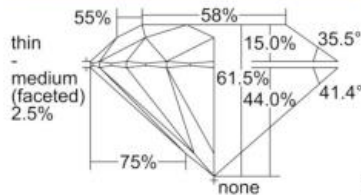

GIA®

FACSIMILE

GIA REPORT 7396091524

Verify this report at GIA.edu

GIA NATURAL DIAMOND DOSSIER®

June 17, 2021
GIA Report Number 7396091524
Shape and Cutting Style ..... Round Brilliant
Measurements ..... 5.14 - 5.16 x 3.17 mm

GRADING RESULTS

Carat Weight ..... 0.51 carat
Color Grade ..... F
Clarity Grade VS1
Cut Grade ..... Very Good

ADDITIONAL GRADING INFORMATION

Polish ..... Excellent
Symmetry ..... Excellent
Fluorescence ..... Medium Blue
Clarity Characteristics ..... Crystal, Feather, Pinpoint
Inscription(s): GIA 7396091524

PROPORTIONS

Profile to actual proportions

GRADING SCALES

GIA COLOR SCALE		GIA CLARITY SCALE		GIA CUT SCALE
COLORLESS NEAR COLORLESS Faint Very Light Light	D	FLAWLESS	EXCELLENT	EXCELLENT VERY GOOD GOOD FAIR POOR
	E			
	F	INTERNALLY FLAWLESS		
	G			
	H	VVS₁		
	I			
	J	VVS₂		
	K			
	L	VS₁		
	M			
N	VS₂			
O				
P	SI₁			
Q				
R	SI₂			
S				
T	I₁			
U				
V	I₂			
W				
X	I₃			
Y				
Z