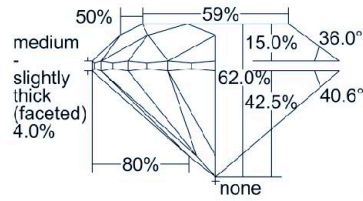

GIA®

FACSIMILE

GIA REPORT 2215804809

Verify this report at GIA.edu

GIA NATURAL DIAMOND DOSSIER®

June 24, 2021
GIA Report Number 2215804809
Shape and Cutting Style ..... Round Brilliant
Measurements ..... 5.79 - 5.83 x 3.60 mm

GRADING RESULTS

Carat Weight ..... 0.76 carat
Color Grade I
Clarity Grade VVS1
Cut Grade ..... Excellent

ADDITIONAL GRADING INFORMATION

Polish ..... Excellent
Symmetry ..... Excellent
Fluorescence ..... Faint
Clarity Characteristics..... Pinpoint
Inscription(s): GIA 2215804809

PROPORTIONS

Profile to actual proportions