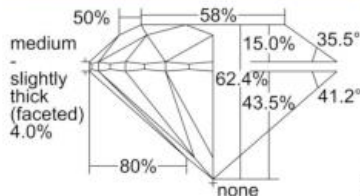

GIA®

FACSIMILE

GIA REPORT 2338744261

Verify this report at GIA.edu

GIA NATURAL DIAMOND DOSSIER®

September 24, 2019
GIA Report Number 2338744261
Shape and Cutting Style ..... Round Brilliant
Measurements ..... 4.75 - 4.76 x 2.97 mm

GRADING RESULTS

Carat Weight ..... 0.41 carat
Color Grade ..... D
Clarity Grade VS1
Cut Grade ..... Excellent

ADDITIONAL GRADING INFORMATION

Polish ..... Excellent
Symmetry ..... Excellent
Fluorescence ..... Faint
Clarity Characteristics ..... Cloud, Crystal, Pinpoint
Inscription(s): GIA 2338744261

PROPORTIONS

GRADING SCALES

GIA COLOR SCALE	GIA CLARITY SCALE	GIA CUT SCALE
D	FLAWLESS	EXCELLENT
E	INTERNALLY FLAWLESS	
F		
G	VVS₁	
H	VVS₂	VERY GOOD
I	VS₁	
J	VS₂	GOOD
K	SI₁	
L	SI₂	FAIR
M	I₁	
N	I₂	POOR
P	I₃	
Q		
R		
S		
T		
U		
V		
W		
X		
Y		
Z