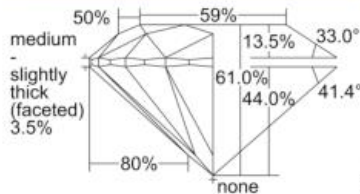

GIA®

FACSIMILE

GIA REPORT 2215789313

Verify this report at GIA.edu

GIA NATURAL DIAMOND DOSSIER®

June 16, 2021
GIA Report Number 2215789313
Shape and Cutting Style ..... Round Brilliant
Measurements ..... 5.32 - 5.35 x 3.25 mm

GRADING RESULTS

Carat Weight ..... 0.56 carat
Color Grade ..... G
Clarity Grade VVS1
Cut Grade ..... Excellent

ADDITIONAL GRADING INFORMATION

Polish ..... Excellent
Symmetry ..... Excellent
Fluorescence ..... Faint
Clarity Characteristics ..... Pinpoint
Inscription(s): GIA 2215789313

PROPORTIONS

Profile to actual proportions