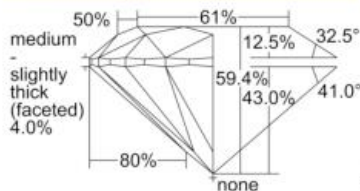

GIA®

FACSIMILE

GIA REPORT 1369064571

Verify this report at GIA.edu

GIA NATURAL DIAMOND DOSSIER®

September 21, 2020
GIA Report Number 1369064571
Shape and Cutting Style ..... Round Brilliant
Measurements ..... 4.05 - 4.06 x 2.41 mm

GRADING RESULTS

Carat Weight ..... 0.24 carat
Color Grade ..... D
Clarity Grade VS1
Cut Grade ..... Excellent

ADDITIONAL GRADING INFORMATION

Polish ..... Excellent
Symmetry ..... Excellent
Fluorescence ..... None
Clarity Characteristics ..... Cloud, Feather, Pinpoint
Inscription(s): GIA 1369064571

PROPORTIONS

Profile to actual proportions

GRADING SCALES

GIA COLOR SCALE	GIA CLARITY SCALE	GIA CUT SCALE	
D	FLAWLESS	EXCELLENT	
E	INTERNALLY FLAWLESS		
F			VVS₁
G	VVS₂		
H	VS₁	GOOD	
I			VS₂
J	SI₁	FAIR	
K			SI₂
L	I₁		
M			I₂
N	I₃	POOR	
O			
P			
Q			
R			
S			
T			
U			
V			
W			
X			
Y			
Z