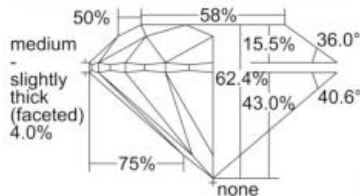

GIA®

FACSIMILE

GIA REPORT 7398545624

Verify this report at GIA.edu

GIA NATURAL DIAMOND DOSSIER®

July 16, 2021
GIA Report Number 7398545624
Shape and Cutting Style ..... Round Brilliant
Measurements ..... 6.09 - 6.15 x 3.82 mm

GRADING RESULTS

Carat Weight ..... 0.90 carat
Color Grade ..... F
Clarity Grade VS1
Cut Grade ..... Excellent

ADDITIONAL GRADING INFORMATION

Polish ..... Excellent
Symmetry ..... Very Good
Fluorescence ..... None
Clarity Characteristics ..... Crystal, Cloud, Pinpoint, Needle
Inscription(s): GIA 7398545624

PROPORTIONS

GRADING SCALES

GIA COLOR SCALE	GIA CLARITY SCALE	GIA CUT SCALE	
D	FLAWLESS	EXCELLENT	
E	INTERNALLY FLAWLESS		
F			VVS₁
G	VVS₂		
H	VS₁	VERY GOOD	
I		VS₂	
J	VS₁	GOOD	
K			VS₂
L	SI₁	FAIR	
M			SI₂
N	I₁		
O			I₂
P	I₃	POOR	
Q			
R			
S			
T			
U			
V			
W			
X			
Y			
Z