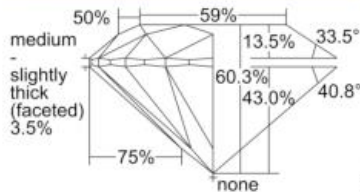

GIA®

FACSIMILE

GIA REPORT 7398788622

Verify this report at GIA.edu

GIA NATURAL DIAMOND DOSSIER®

August 06, 2021
GIA Report Number 7398788622
Shape and Cutting Style ..... Round Brilliant
Measurements ..... 4.38 - 4.39 x 2.65 mm

GRADING RESULTS

Carat Weight ..... 0.31 carat
Color Grade ..... G
Clarity Grade VS1
Cut Grade ..... Excellent

ADDITIONAL GRADING INFORMATION

Polish ..... Excellent
Symmetry ..... Excellent
Fluorescence ..... None
Clarity Characteristics ..... Cloud, Crystal, Pinpoint
Inscription(s): GIA 7398788622

PROPORTIONS

Profile to actual proportions