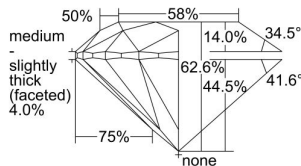

GIA®

FACSIMILE

GIA NATURAL DIAMOND DOSSIER®

September 07, 2021
GIA Report Number 7403259044
Shape and Cutting Style ..... Round Brilliant
Measurements ..... 6.16 - 6.20 x 3.87 mm

GRADING RESULTS

Carat Weight ..... 0.91 carat
Color Grade I
Clarity Grade SI2
Cut Grade ..... Excellent

ADDITIONAL GRADING INFORMATION

Polish ..... Excellent
Symmetry ..... Excellent
Fluorescence ..... Medium Blue
Clarity Characteristics ..... Crystal, Feather
Inscription(s): GIA 7403259044

GIA REPORT 7403259044

Verify this report at gia.edu

PROPORTIONS

Profile to actual proportions

GRADING SCALES

GIA COLOR SCALE	GIA CLARITY SCALE	GIA CUT SCALE
D	FLAWLESS	EXCELLENT
E	INTERNALLY FLAWLESS	
F	VVS₁	VERY GOOD
G		
H	VS₁	GOOD
I		
J	VS₂	FAIR
K		
L	SI₁	POOR
M		
N	I₁	
O		
P	I₂	
Q		
R	I₃	
S		
T		
U		
V		
W		
X		
Y		
Z