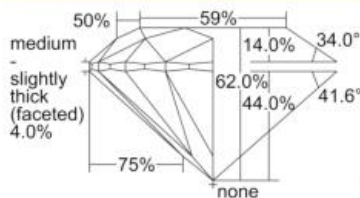

GIA®

FACSIMILE

GIA REPORT 2394571336

Verify this report at GIA.edu

GIA NATURAL DIAMOND DOSSIER®

July 21, 2021
GIA Report Number 2394571336
Shape and Cutting Style ..... Round Brilliant
Measurements ..... 4.55 - 4.59 x 2.83 mm

GRADING RESULTS

Carat Weight ..... 0.36 carat
Color Grade ..... G
Clarity Grade VVS2
Cut Grade ..... Excellent

ADDITIONAL GRADING INFORMATION

Polish ..... Excellent
Symmetry ..... Excellent
Fluorescence ..... None
Clarity Characteristics ..... Cloud
Inscription(s): GIA 2394571336

PROPORTIONS

Profile to actual proportions

GRADING SCALES

GIA COLOR SCALE	GIA CLARITY SCALE	GIA CUT SCALE	
D	FLAWLESS	EXCELLENT	
E	INTERNALLY FLAWLESS		
F			VVS₁
G	VVS₂		
H	VS₁	VERY GOOD	
I		VS₂	
J	SI₁	GOOD	
K			SI₂
L	I₁	FAIR	
M			I₂
N	I₃	POOR	
O			
P			
Q			
R			
S			
T			
U			
V			
W			
X			
Y			
Z