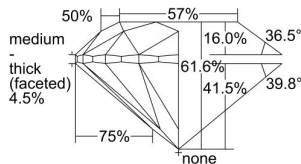

GIA®

FACSIMILE

GIA REPORT 6405401147

Verify this report at GIA.edu

GIA NATURAL DIAMOND DOSSIER®

September 16, 2021
GIA Report Number **6405401147**
Shape and Cutting Style ..... **Round Brilliant**
Measurements ..... **5.01 - 5.08 x 3.10 mm**

GRADING RESULTS

Carat Weight ..... **0.50 carat**
Color Grade ..... **F**
Clarity Grade **VS1**
Cut Grade ..... **Very Good**

ADDITIONAL GRADING INFORMATION

Polish ..... **Excellent**
Symmetry ..... **Very Good**
Fluorescence ..... **Very Strong Blue**
Clarity Characteristics ..... **Indented Natural**
Inscription(s): **GIA 6405401147**

PROPORTIONS

Profile to actual proportions

GRADING SCALES

GIA COLOR SCALE	GIA CLARITY SCALE	GIA CUT SCALE	
D	FLAWLESS	EXCELLENT	
E	INTERNALLY FLAWLESS		
F		VVS₁	VERY GOOD
G	VVS₂		
H	VS₁	GOOD	
I	VS₂		
J	SI₁	FAIR	
K	SI₂		
L	I₁	POOR	
M	I₂		
N	I₃		
O			
P			
Q			
R			
S			
T			
U			
V			
W			
X			
Y			
Z