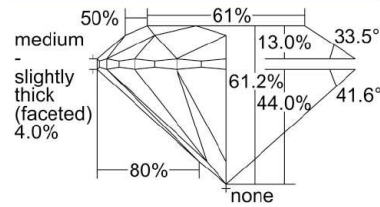

GIA®

FACSIMILE

GIA REPORT 1395857127

Verify this report at GIA.edu

GIA NATURAL DIAMOND DOSSIER®

August 09, 2021
GIA Report Number 1395857127
Shape and Cutting Style ..... Round Brilliant
Measurements ..... 5.11 - 5.14 x 3.13 mm

GRADING RESULTS

Carat Weight ..... 0.50 carat
Color Grade I
Clarity Grade VVS2
Cut Grade ..... Excellent

ADDITIONAL GRADING INFORMATION

Polish ..... Excellent
Symmetry ..... Excellent
Fluorescence ..... None
Clarity Characteristics..... Cloud, Pinpoint
Inscription(s): GIA 1395857127

PROPORTIONS

Profile to actual proportions

GRADING SCALES

GIA COLOR SCALE		GIA CLARITY SCALE		GIA CUT SCALE	
COLORLESS	D	VERY VERY SLIGHTLY INCLUDED	FLAWLESS	EXCELLENT	
	E		INTERNALLY FLAWLESS		
	F		VVS₁	VERY GOOD	
G	VVS₂				
NEAR COLORLESS	H		VERY SLIGHTLY INCLUDED	VS₁	GOOD
	I			VS₂	
	J	SI₁		FAIR	
FAINT	K	SLIGHTLY INCLUDED	SI₂		
	L		I₁	POOR	
	M		I₂		
VERY LIGHT	N	INCLUDED	I₃		
	O				
	P				
LIGHT	Q				
	R				
	S				
	T				
	U				
	V				
	W				
X					
Y					
Z