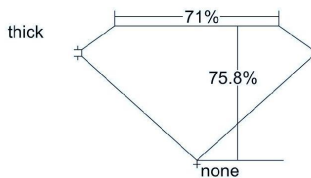

PROPORTIONS

Profile not to actual proportions