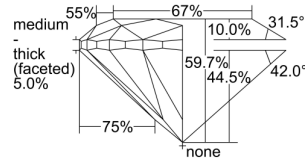

GIA®

FACSIMILE

GIA REPORT 5192364871

Verify this report at GIA.edu

GIA NATURAL DIAMOND DOSSIER®

May 11, 2018
GIA Report Number 5192364871
Shape and Cutting Style ..... Round Brilliant
Measurements ..... 5.15 - 5.17 x 3.08 mm

GRADING RESULTS

Carat Weight ..... 0.51 carat
Color Grade ..... F
Clarity Grade VS1
Cut Grade ..... Good

ADDITIONAL GRADING INFORMATION

Polish ..... Very Good
Symmetry ..... Very Good
Fluorescence ..... None
Clarity Characteristics ..... Cloud, Needle, Pinpoint
Inscription(s): GIA 5192364871

PROPORTIONS

Profile to actual proportions

GRADING SCALES

GIA COLOR SCALE	GIA CLARITY SCALE	GIA CUT SCALE	
D	FLAWLESS	EXCELLENT	
E	INTERNALLY FLAWLESS		
F		VVS₁	VERY GOOD
G	VVS₂		
H	VS₁	GOOD	
I	VS₂		
J	SI₁	FAIR	
K	SI₂		
L	I₁	POOR	
M	I₂		
N	I₃		
O			
P			
Q			
R			
S			
T			
U			
V			
W			
X			
Y			
Z