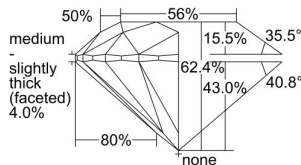

GIA®

FACSIMILE

GIA REPORT 2225128099

Verify this report at GIA.edu

GIA NATURAL DIAMOND DOSSIER®

November 04, 2021
GIA Report Number 2225128099
Shape and Cutting Style ..... Round Brilliant
Measurements ..... 6.23 - 6.28 x 3.90 mm

GRADING RESULTS

Carat Weight ..... 0.94 carat
Color Grade I
Clarity Grade VS1
Cut Grade ..... Excellent

ADDITIONAL GRADING INFORMATION

Polish ..... Excellent
Symmetry ..... Excellent
Fluorescence ..... None
Clarity Characteristics..... Crystal, Cloud, Needle, Pinpoint
Inspection(s): GIA 2225128099

PROPORTIONS

Profile to actual proportions

GRADING SCALES

GIA COLOR SCALE	GIA CLARITY SCALE	GIA CUT SCALE	
D	FLAWLESS	EXCELLENT	
E	INTERNALLY FLAWLESS		
F		VVS₁	VERY GOOD
G	VVS₂		
H	VS₁	GOOD	
I	VS₂		
J	SI₁	FAIR	
K	SI₂		
L	I₁	POOR	
M	I₂		
N	I₃		
O			
P			
Q			
R			
S			
T			
U			
V			
W			
X			
Y			
Z